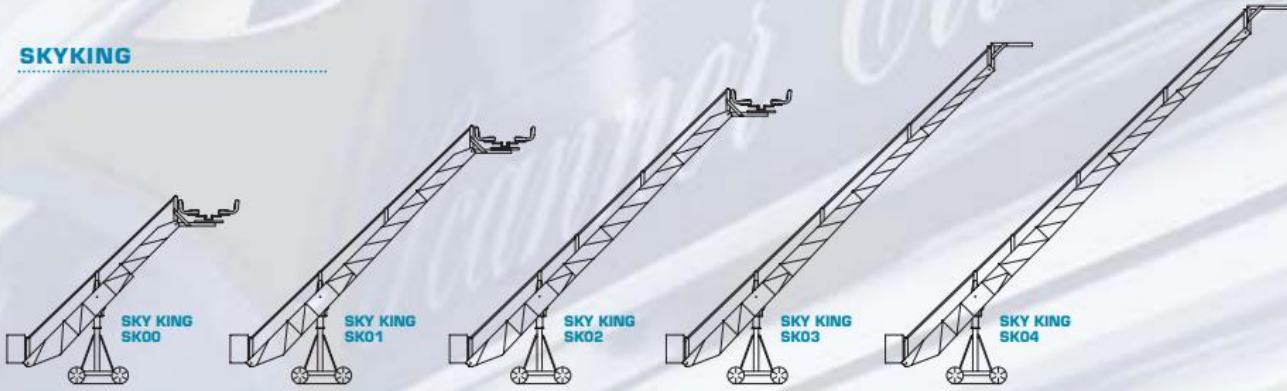

SKYKING

Arm reach	3.46 Mtr	11'6"	Ft
Operational length	6.78 Mtr	22'7"	Ft
Max. platform height	3.86 Mtr	12'6"	Ft
Min. platform height	0.20 Mtr	0'8"	Ft
Max. load capacity	250 Kg	550 lbs	

Arm reach
Operational length
Max. platform height
Min. platform height
Max. load capacity