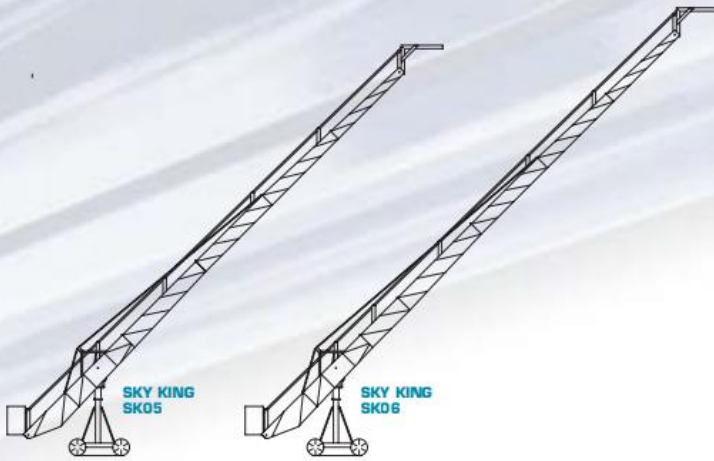

Arm reach	3.46 Mtr	11'6"	Ft
Operational length	6.78 Mtr	22'7"	Ft
Max. platform height	3.86 Mtr	12'6"	Ft
Min. platform height	0.20 Mtr	0'8"	Ft
Max. load capacity	250 Kg	550 lbs	

Arm reach
Operational length
Max. platform height
Min. platform height
Max. load capacity