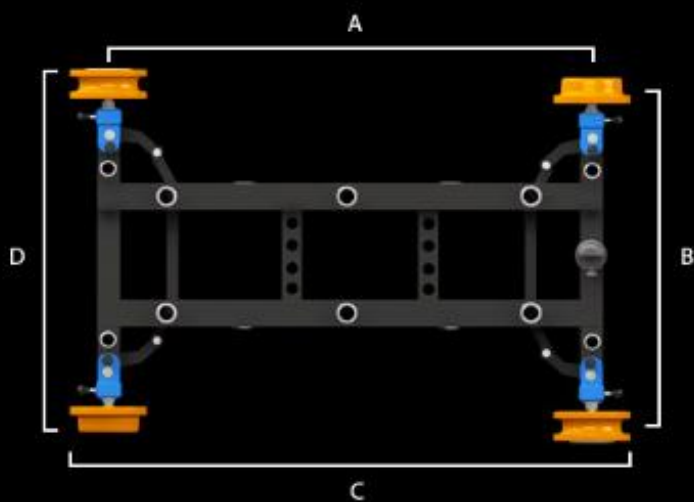

Platform

Length:	A 90 cm	35.40 in
	C 110 cm	43.30 in
Width:	D 69 cm	27.16 in
Height:	E 19,5 cm	7,80 in
Track gauge:	B 62 cm	24,40 in
Weight:	30 Kg	66 lbs

Arm

Power Supply:	Battery 24V	
Lifting capacity:	30 Kg	66 lbs
Arm lifts:	6	
Charge time:	45 sec.	
Weight:	33 Kg	72.6 lbs
Max Height:	A 92 cm	36,22 in
Min Height:	B 27 cm	10,61 in
Arm Travel:	65 cm	25.60 in