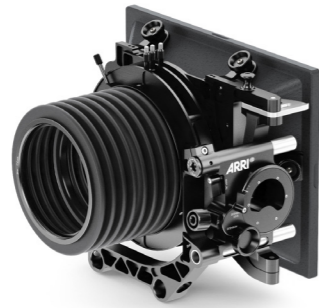

Sets for SMB-2

SMB-2 Tilt Set 19 mm, KK.0006722
including:
K2.0002256 - SMB-2 Tilt
K2.0002144 - SMB-2 2-Filter Stage Incl. 2 Filter Frames
K2.0002143 - SMB-2 1-Filter Stage Incl. 1 Filter Frames
K2.0001638 - SMB-2 19 mm Studio Arm
K2.0002477 - 138 mm Tilting Filter Ring 114 mm

SMB-2 Tilt Set 15 mm, KK.0006723
including:
K2.0002256 - SMB-2 Tilt
K2.0002144 - SMB-2 2-Filter Stage Incl. 2 Filter Frames
K2.0002143 - SMB-2 1-Filter Stage Incl. 1 Filter Frames
K2.0001650 - SMB-2 15 mm Studio Arm
K2.0002477 - 138 mm Tilting Filter Ring 114 mm