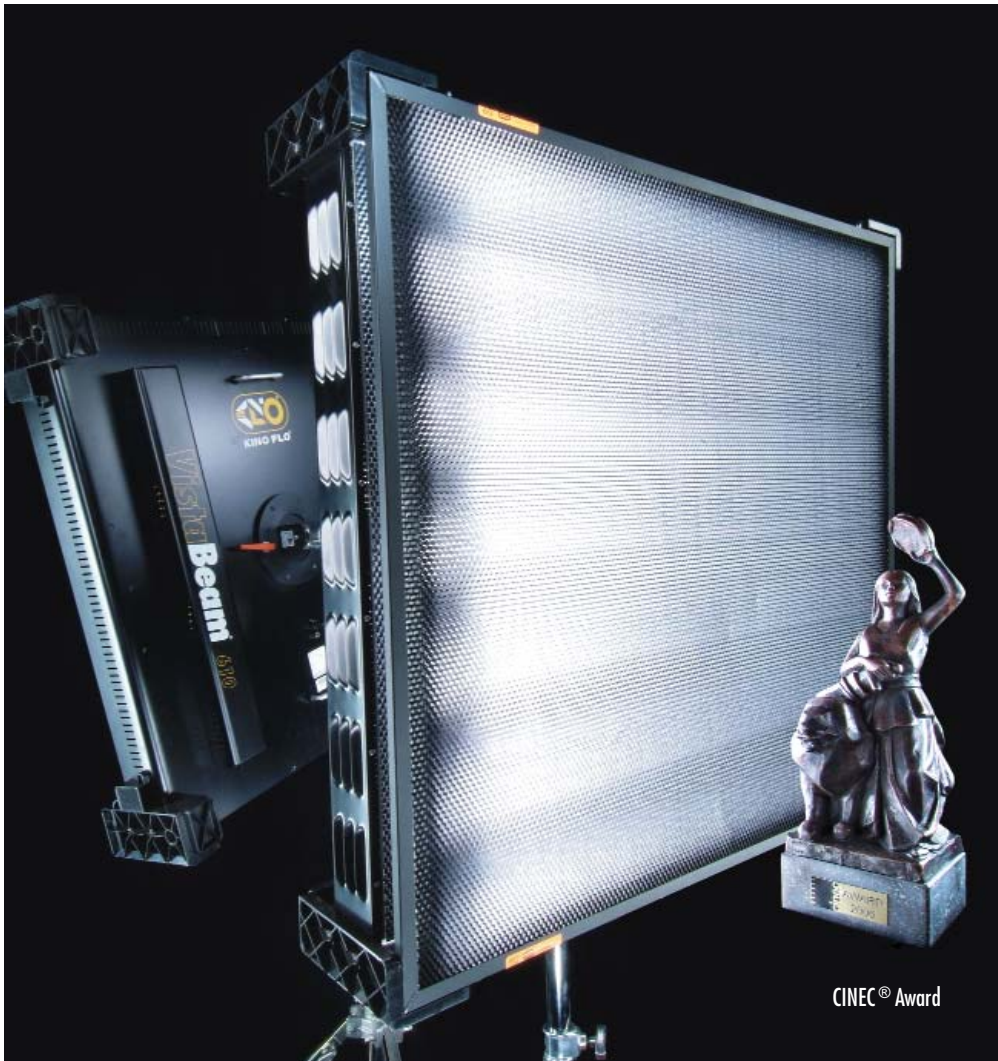

# VistaBeam® DMX

Kino Flo's VistaBeam® 610 and 310 will change the way our industry lights film and television studios. The VistaBeam 610 puts out more light than a 4K quartz softlight (120VAC) but uses only 8 Amps of power compared to 34 Amps needed for the quartz light. Its compact sibling, the VistaBeam 310, is half the size and delivers more light than a 2,000 Watt quartz softlight. Both fixtures have a DMX control system. The versatile center mount versions excel both as downlights that can replace energy sapping tungsten space lights in studios and as key and fill sources stand-mounted on the stage floor. VistaBeams take the new Kino Flo True Match® 96 Watt (CFL) technology. A Kino Flo innovation on parabolic reflector design intensifies the spread and distance of the beam to produce the industry's brightest cool light source. New focusing honeycomb louvers shape the beam down to 90° and 60°. Snap and click lamp clips allow for easy changes between tungsten and daylight True Match lamps.

Features include:

- DMX lamp switching
- HO/Standard switching
- Individual lamp control
- Flicker-free, remote operation
- Reflector, Louver and Gel Frame
- Stackable design
- Instant-on, dead quiet
- True Match® daylight and tungsten balanced lamps

## ▼ VistaBeam 610 DMX

**VIS-610C-120**  
VistaBeam 610 DMX  
Center Mount, 120VAC

**VIS-610C-230**  
VistaBeam 610 DMX  
Center Mount, 230VAC

**VIS-610Y-120**  
VistaBeam 610 DMX  
Yoke Mount, 120VAC

**VIS-610Y-230**  
VistaBeam 610 DMX  
Yoke Mount, 230VAC