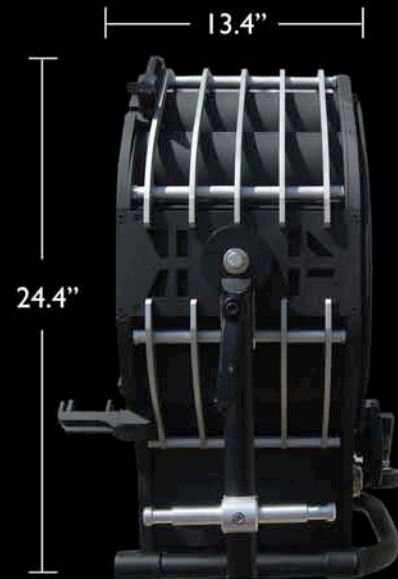

LAMP SUSPENSION

- Quick and safe release of the lamp via a simple latch on the ceramic G38 socket.
- Fast Quartz reflector adjustment for operating with 2.5K Lamp if desired.

PHOTOMETRICS

Model Alpha 18K Clear Ceramic Lens Flood			Model Alpha 18K Fresnel Lens Flood			Model Alpha 18K Fresnel Lens Spot		
Beam Angle	89.5		Beam Angle	63.5		Beam Angle	9.5	
Distance To Screen (FT.)	F.C.	Horizontal Spread@50%	Distance To Screen (FT.)	F.C.	Horizontal Spread@50%	Distance To Screen (FT.)	F.C.	Horizontal Spread@50%
3	17,875	5.2	3	69,514	3.7	3	404,861	0.7
6	4,489	10.5	6	17,378	7.4	6	101,215	1.4
10	1,609	17.5	10	6,256	12.3	10	36,438	2.3
15	715	26.2	15	2,781	18.4	15	16,194	3.4
20	402	34.9	20	1,564	24.5	20	9,109	4.5
25	257	43.7	25	1,001	30.7	25	5,830	5.7
30	179	52.4	30	695	36.8	30	4,049	6.8
35	131	61.1	35	511	42.9	35	2,974	7.9
40	101	69.9	40	391	49.1	40	2,277	9.1
45	79	78.6	45	309	55.2	45	1,799	10.2
50	64	87.3	50	250	61.3	50	1,458	11.3
60	45	104.8	60	174	73.6	60	1,012	13.6
70	33	122.3	70	128	85.9	70	744	15.9
80	25	139.7	80	98	98.1	80	569	18.1
100	16	174.7	100	63	122.7	100	364	22.7
150	7	262.0	150	28	184.0	150	162	34.0
200	4	349.3	200	16	245.3	200	91	45.3

DIMENSIONS

Weight: 40 lbs (18.2 kg)