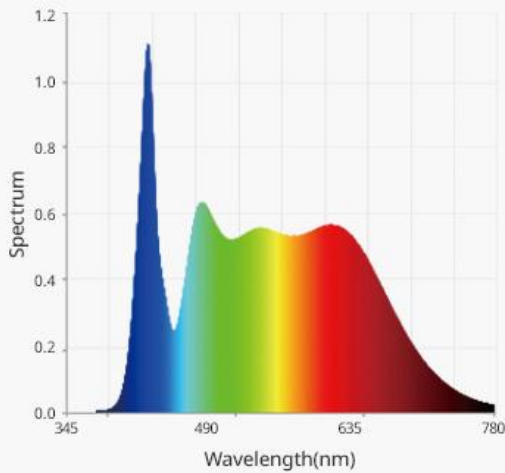

## Spectrum Report

CCT3200K TLCI 97, CRI 96Ra

CCT5600K TLCI 98, CRI 96Ra

RL33-200	
Light Output	4000lux @1m; 2700K, 4600lux @1m; 6500K
Power Consumption	200W
CRI/TLCI	CRI 96-98 / TLCI 98
Color Temperature	2700K-6500K
Dimmer	0-100% DIM / DMX 512 / Manual
Color Temp. Control	100K Steps
Output Connector (Waterproof)	9Pin × 1, 6Pin × 2
Mat IP Rating	IP64
Input	80-260V AC, 50-60HZ / 24V DC
DC Out	5V DC Out (USB for WDMX)
DMX In / Out	5Pin XLR
Beam Angle	120°
LEDs	864
Mat Dimensions (ft)	3'×3'(91×91cm)
Mat Weight (g)	1400