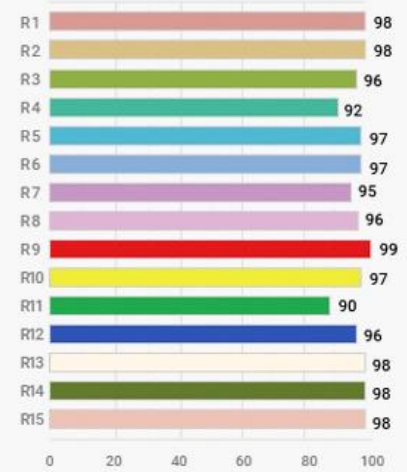

## Spectrum Report

CCT3200K TLCI 97, CRI 96Ra

CCT5600K TLCI 98, CRI 96Ra

RL33-200	
Light Output	4000lux @1m; 2700K, 4600lux @1m; 6500K
Power Consumption	200W
CRI/TLCI	CRI 96-98 / TLCI 98
Color Temperature	2700K-6500K
Dimmer	0-100% DIM / DMX 512 / Manual
Color Temp. Control	100K Steps
Output Connector (Waterproof)	9Pin × 1, 6Pin × 2
Mat IP Rating	IP64
Input	80-260V AC, 50-60HZ / 24V DC
DC Out	5V DC Out (USB for WDMX)
DMX In / Out	5Pin XLR
Beam Angle	120°
LEDs	864
Mat Dimensions (ft)	3'×3'(91×91cm)
Mat Weight (g)	1400