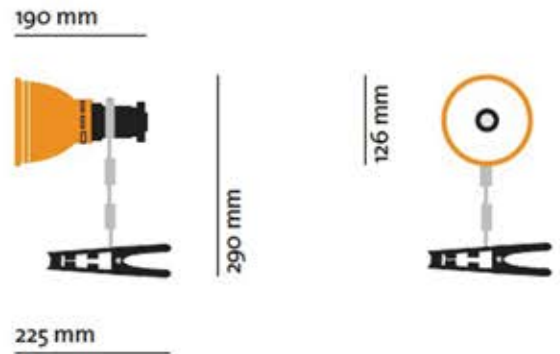

### Ordering Codes

RC 51 - Minipinza 250 W photoflood

RC 51B - Minipinza 250 W photoflood black

- Aluminium housing
- High-temperature painting
- Inner silver painting
- Clamp and flexible arm mounting
- 3.5 m VDE fire resistant silicone cable, 3 x 1.5 mm<sup>2</sup> section
- In-line 10 A switch protected by high-impact-proof housing
- High-impact-proof lamp socket housing
- Supply voltage 230 – 240 V
- Lamp base E27 screw type
- Colour temperature 3400 K
- IP 20
- CE compliant
- Weight 0.9 kg
- Packing dimensions 270 mm x 210 mm x 170 mm

**RC 212B**  
Aluminium  
stand, 3 risers,  
90/280 cm, 16  
mm spigot,  
black, 5 kg load

Technical specifications and data are provided for guidance only. Due to improvement in technology and/or in products, all product, specs and data are subject to change without notice. COSMOLIGHT accepts no liability for any errors, inaccuracies or incompleteness contained herein.