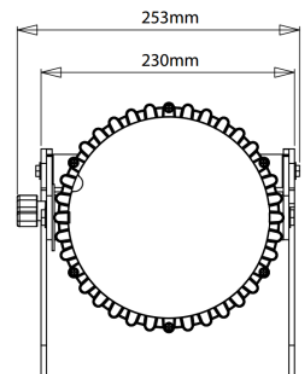

Electrical

Battery
LG Chem Lithium-ion
Battery Lifetime
70% after 300 cycles
LED Lifetime
50.000 Hours
Charging time (nominal)
7 Hours
Input Voltage
90-264V 47-63Hz
Input Current
2A/115VAC ~ 1.0A/230VAC
Inrush Current
Cold start 70A/230VAC