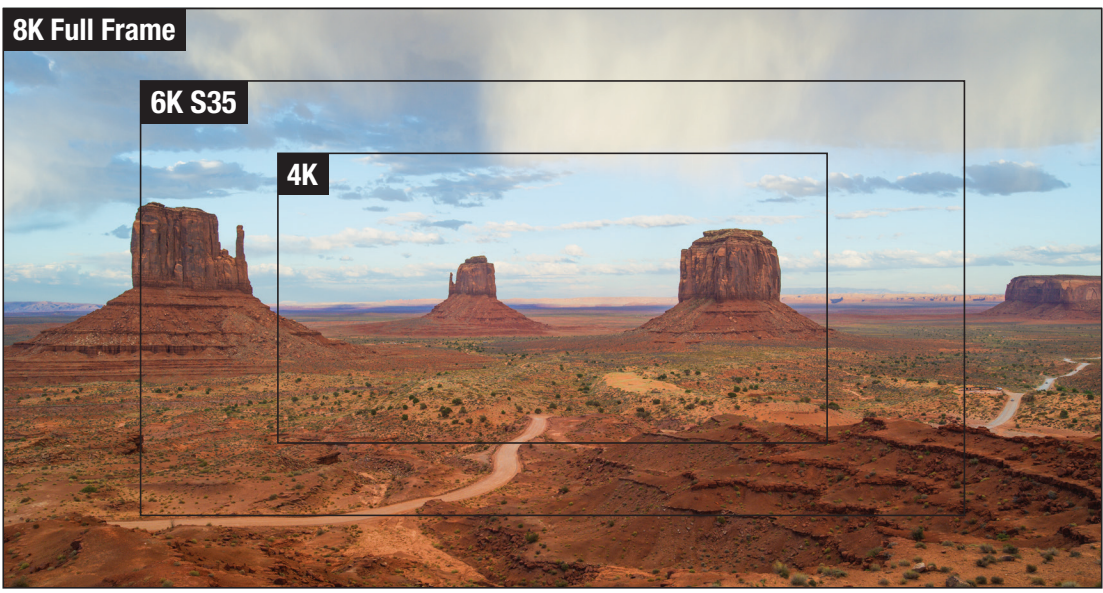

## THE MOST VERSATILE CAMERA OF ITS KIND

Built around a 40.96mm x 21.60mm (Diag. 46.31mm) sensor, the DSMC2 MONSTRO defines image capture versatility. With available interchangeable lens mounts, RED's flagship camera delivers the most comprehensive lens compatibility in the industry and users can nimbly transition from 8K Full Frame to 6K Super 35, and down to 4K by simply changing their resolution. Additionally, MONSTRO keeps with RED's tradition of modular camera design, so filmmakers can configure the BRAIN as they want.

## GAME-CHANGING IMAGERY

Regardless of format, MONSTRO gives cinematographers clean and natural imagery with exceptional depth of field control. Featuring an incredible 17+ stops of dynamic range, it delivers increased highlight retention and color contrast. And when it comes to low-light performance it outshines the competition with lower noise and fine shadow detail. All of which, unlock unrivaled creative options and the flexibility that every creator dreams of.