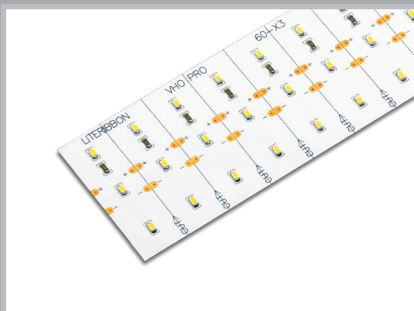

LED LITERIBBON™ PRO KITS

Professional-Grade LED Lighting Kits.

Our new line of LiteRibbon™ Kits has been personally designed by professional Hollywood set lighting technicians to accommodate almost every need and every budget. For LiteGear newcomers and veterans alike, each kit contains the essentials for installing and controlling your LiteRibbon™. LiteRibbon™ Pro Kits make perfect additions to any set lighting truck and are even great for anyone from DOPs to set decorators who need specialty lighting at their fingertips.

LiteRibbon™ Pro Kits have been divided among four different types to suit different budgets and different needs: the Reality, Commercial, and Feature Kits each contain a collection of VHO Pro LiteRibbon™, a pack of Chroma LiteRibbon™ in Red, Green, Blue, and Amber, LiteStix Pro, and LitePower Packs, our all-inclusive power and control solutions. The Car Kit includes specifically selected lengths of VHO Pro LiteRibbon™ to fit into elements of a vehicle's interior as well as Chroma Red LiteRibbon™ supplied to simulate a "brake light." It also contains LiteStix Pro and LitePower Packs. See reverse for additional information.

THE CAR KIT - The ultimate automobile interior lighting kit.

LED LiteRibbon™, plug and play lighting

Genuine LED LiteRibbon™ is flexible, cuttable, and adhesive-backed - the simplest lighting product available.