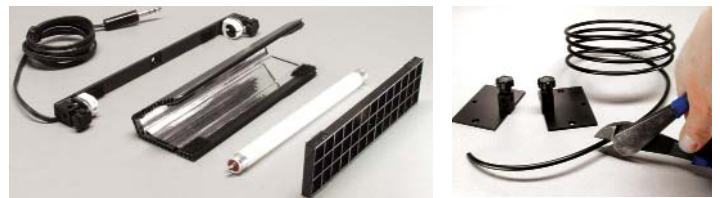

# Mini-Flo®

The Mini-Flo® System, sometimes called a "car kit," can be found most often lighting nighttime car interiors and other small areas. However, over the years the Mini-Flo's unique lightweight and color control features have endeared it to video and broadcast lighting designers as a cool, efficient chin light for speakers at a podium or news anchors in a TV studio. The Mini-Flo is available with single dimming ballasts, plus a choice of 9" or 12" fixture and lamp sizes. Take a look at our kits and a la carte selections below.

## ▼ Fixture Specifications

Fixture	Lamp	Lamp Type	Dimensions	Weight w/ Lamp
<b>Mini-Flo 12"</b>	1	F8/T5	14 x 2.5 x 3" (35.5 x 6.5 x 7.5cm)	0.5 lb (0.2kg)
<b>Mini-Flo 9"</b>	1	F6/T5	11 x 2.5 x 3" (28 x 6.5 x 7.5cm)	0.4 lb (0.2kg)

## ▼ Mini-Flo Kits

**KIT-139X/12**  
Mini-Flo Kit 12" Universal (2x BAL-139X)

Contents	Dimensions
2 12VDC Mini-Flo Ballast	21.5 x 7.5 x 16"
2 2.4 Amp Universal Power Supply	(55 x 19 x 41cm)
2 12" Fixture	<b>Weight</b>
2 Extension, 12ft	13 lb (6kg)
2 Mount	
1 Flex Arm, 6ft	
1 Alligator Clip Adapter XLR	
1 Car Adapter XLR	
1 Splitter XLR	
1 Travel Case	

**KIT-139X/09**  
Mini-Flo Kit 9" Universal (2x BAL-139X)

Contents	Dimensions
2 12VDC Mini-Flo Ballast	21.5 x 7.5 x 16"
2 2.4 Amp Universal Power Supply	(55 x 19 x 41cm)
2 9" Fixture	<b>Weight</b>
2 Extension, 12ft	13 lb (6kg)
2 Mount	
1 Flex Arm, 6ft	
1 Alligator Clip Adapter XLR	
1 Car Adapter XLR	
1 Splitter XLR	
1 Travel Case	