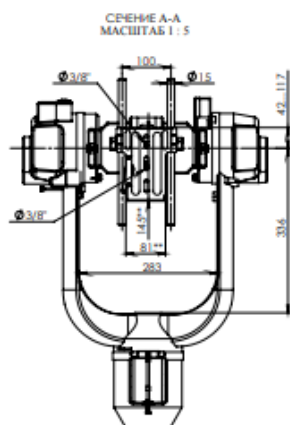

SPECIFICATIONS

Height
0.64cm

Width
0.49cm

Length
0.68cm

Tilt / Pan / Roll
200° / 360° / 270°

Payload
up to 15kg

Weight
11kg

Camera and Lens compatible with Flight Head Mini: