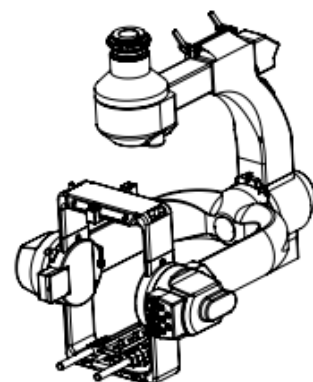

SPECIFICATIONS

Height
0.64cm

Width
0.49cm

Length
0.68cm

Tilt / Pan / Roll
200° / 360° / 270°

Payload
up to 15kg

Weight
11kg

Camera and Lens compatible with Flight Head Mini: