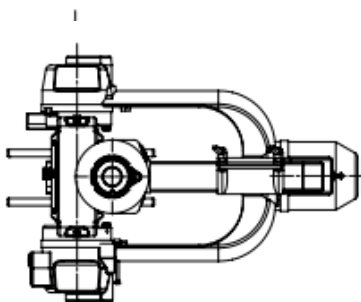

SPECIFICATIONS

Height
0.64cm

Width
0.49cm

Length
0.68cm

Tilt / Pan / Roll
200° / 360° / 270°

Payload
up to 15kg

Weight
11kg

Camera and Lens compatible with Flight Head Mini: