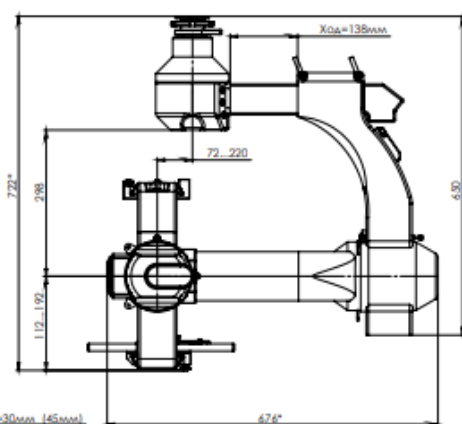

SPECIFICATIONS

Height
0.64cm

Width
0.49cm

Length
0.68cm

Tilt / Pan / Roll
200° / 360° / 270°

Payload
up to 15kg

Weight
11kg

Camera and Lens compatible with Flight Head Mini: