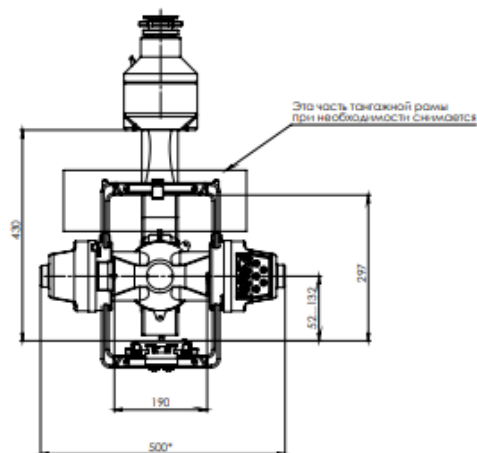

SPECIFICATIONS

Height
0.64cm

Width
0.49cm

Length
0.68cm

Tilt / Pan / Roll
200° / 360° / 270°

Payload
up to 15kg

Weight
11kg

Camera and Lens compatible with Flight Head Mini: