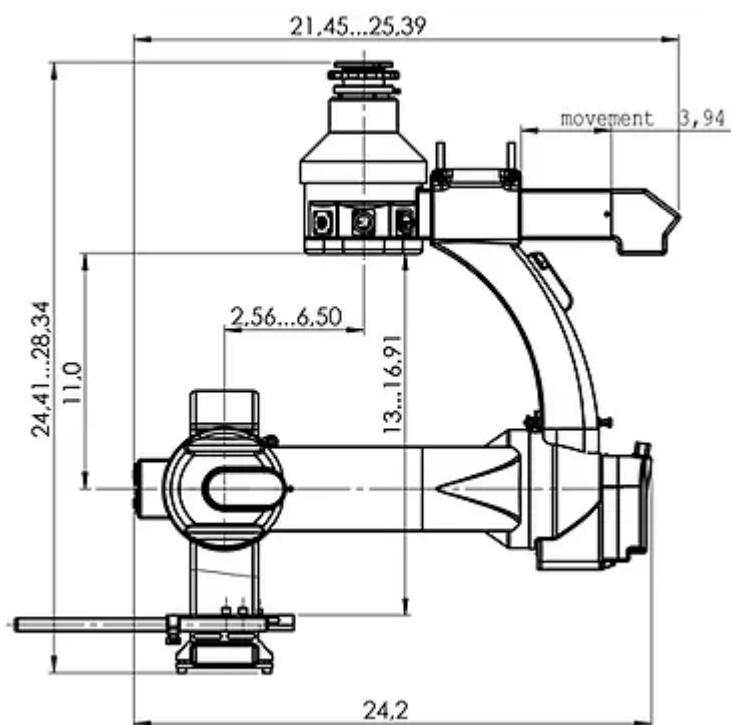

SPECIFICATIONS

Height
0.64cm

Width
0.49cm

Length
0.68cm

Tilt / Pan / Roll
200° / 360° / 270°

Payload
up to 15kg

Weight
11kg

Camera and Lens compatible with Flight Head Mini: