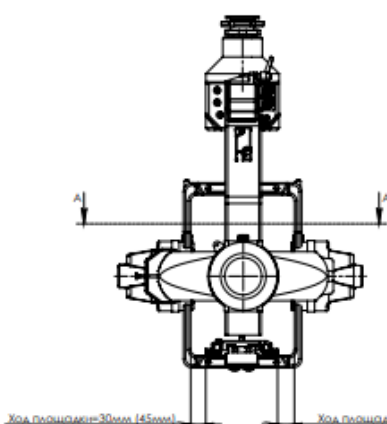

SPECIFICATIONS

Height
0.64cm

Width
0.49cm

Length
0.68cm

Tilt / Pan / Roll
200° / 360° / 270°

Payload
up to 15kg

Weight
11kg

Camera and Lens compatible with Flight Head Mini: