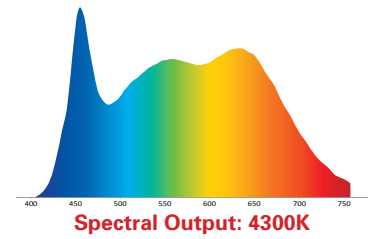

CRI Measurement	R1	R2	R3	R4	R5	R6	R7	R8	R9	R10	R11	R12	R13	R14	CRI	CRI Extended	TLCI Results	
Maverick @ 2700K	97	99	96	96	98	98	99	98	97	100	94	92	97	96	98	97	2700K	99
Maverick @ 3200K	98	99	94	97	100	97	98	97	95	96	96	84	99	96	98	96	3200K	99
Maverick @ 4300K	98	99	97	97	97	95	98	97	93	98	97	77	98	98	97	96	4300K	98
Maverick @ 5600K	94	95	93	93	93	90	98	95	85	86	92	68	95	96	94	91	5600K	97
Maverick @ 6500K	95	98	97	93	93	94	97	95	90	93	93	72	96	99	95	93	6500K	97

CRI is R1-R8, Extended is R1-R14

Specifications are subject to change without notice. Cineo Lighting, TruColor, TruColor HS, TruColor LS and Maverick are registered trademarks of Cineo Lighting, Inc.
©2014 Cineo Lighting, Inc. v03.24.14

CINEO
LIGHTING™

Silicon Valley | Los Angeles | London
info@cineolighting.com
+1 310.425.3425

www.cineolighting.com