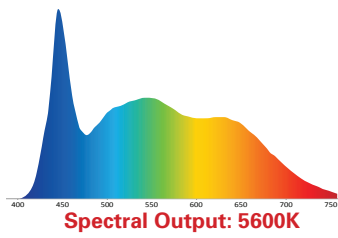

CRI Measurement	R1	R2	R3	R4	R5	R6	R7	R8	R9	R10	R11	R12	R13	R14	CRI	CRI Extended	TLCI Results	
Maverick @ 2700K	97	99	96	96	98	98	99	98	97	100	94	92	97	96	98	97	2700K	99
Maverick @ 3200K	98	99	94	97	100	97	98	97	95	96	96	84	99	96	98	96	3200K	99
Maverick @ 4300K	98	99	97	97	97	95	98	97	93	98	97	77	98	98	97	96	4300K	98
Maverick @ 5600K	94	95	93	93	93	90	98	95	85	86	92	68	95	96	94	91	5600K	97
Maverick @ 6500K	95	98	97	93	93	94	97	95	90	93	93	72	96	99	95	93	6500K	97

CRI is R1-R8, Extended is R1-R14

Specifications are subject to change without notice. Cineo Lighting, TruColor, TruColor HS, TruColor LS and Maverick are registered trademarks of Cineo Lighting, Inc.
©2014 Cineo Lighting, Inc. v03.24.14

CINEO
LIGHTING™

Silicon Valley | Los Angeles | London
info@cineolighting.com
+1 310.425.3425

www.cineolighting.com