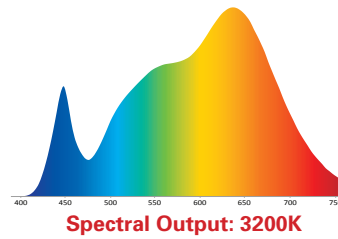

CRI Measurement	R1	R2	R3	R4	R5	R6	R7	R8	R9	R10	R11	R12	R13	R14	CRI	CRI Extended	TLCI Results	
Maverick @ 2700K	97	99	96	96	98	98	99	98	97	100	94	92	97	96	98	97	2700K	99
Maverick @ 3200K	98	99	94	97	100	97	98	97	95	96	96	84	99	96	98	96	3200K	99
Maverick @ 4300K	98	99	97	97	97	95	98	97	93	98	97	77	98	98	97	96	4300K	98
Maverick @ 5600K	94	95	93	93	93	90	98	95	85	86	92	68	95	96	94	91	5600K	97
Maverick @ 6500K	95	98	97	93	93	94	97	95	90	93	93	72	96	99	95	93	6500K	97

CRI is R1-R8, Extended is R1-R14

Specifications are subject to change without notice. Cineo Lighting, TruColor, TruColor HS, TruColor LS and Maverick are registered trademarks of Cineo Lighting, Inc.
©2014 Cineo Lighting, Inc. v03.24.14

CINEO
LIGHTING™

Silicon Valley | Los Angeles | London
info@cineolighting.com
+1 310.425.3425

www.cineolighting.com