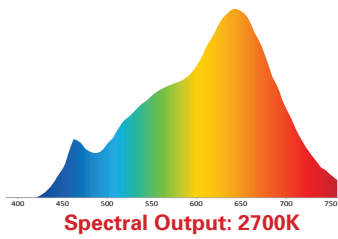

CRI Measurement	R1	R2	R3	R4	R5	R6	R7	R8	R9	R10	R11	R12	R13	R14	CRI	CRI Extended	TLCI Results	
Maverick @ 2700K	97	99	96	96	98	98	99	98	97	100	94	92	97	96	98	97	2700K	99
Maverick @ 3200K	98	99	94	97	100	97	98	97	95	96	96	84	99	96	98	96	3200K	99
Maverick @ 4300K	98	99	97	97	97	95	98	97	93	98	97	77	98	98	97	96	4300K	98
Maverick @ 5600K	94	95	93	93	93	90	98	95	85	86	92	68	95	96	94	91	5600K	97
Maverick @ 6500K	95	98	97	93	93	94	97	95	90	93	93	72	96	99	95	93	6500K	97

CRI is R1-R8, Extended is R1-R14

Specifications are subject to change without notice. Cineo Lighting, TruColor, TruColor HS, TruColor LS and Maverick are registered trademarks of Cineo Lighting, Inc.
©2014 Cineo Lighting, Inc. v03.24.14

CINEO
LIGHTING™

Silicon Valley | Los Angeles | London
info@cineolighting.com
+1 310.425.3425

www.cineolighting.com