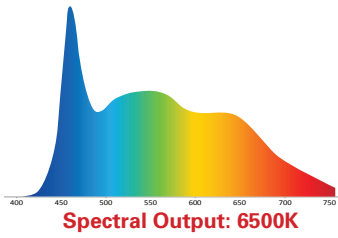

CRI Measurement	R1	R2	R3	R4	R5	R6	R7	R8	R9	R10	R11	R12	R13	R14	CRI	CRI Extended	TLCI Results	
Maverick @ 2700K	97	99	96	96	98	98	99	98	97	100	94	92	97	96	98	97	2700K	99
Maverick @ 3200K	98	99	94	97	100	97	98	97	95	96	96	84	99	96	98	96	3200K	99
Maverick @ 4300K	98	99	97	97	97	95	98	97	93	98	97	77	98	98	97	96	4300K	98
Maverick @ 5600K	94	95	93	93	93	90	98	95	85	86	92	68	95	96	94	91	5600K	97
Maverick @ 6500K	95	98	97	93	93	94	97	95	90	93	93	72	96	99	95	93	6500K	97

CRI is R1-R8, Extended is R1-R14

Specifications are subject to change without notice. Cineo Lighting, TruColor, TruColor HS, TruColor LS and Maverick are registered trademarks of Cineo Lighting, Inc.
©2014 Cineo Lighting, Inc. v03.24.14

CINEO
LIGHTING™

Silicon Valley | Los Angeles | London
info@cineolighting.com
+1 310.425.3425

www.cineolighting.com