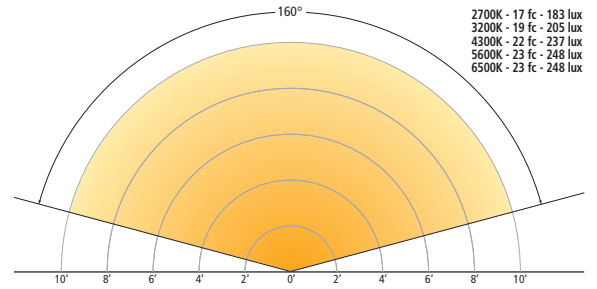

CRI Measurement	R1	R2	R3	R4	R5	R6	R7	R8	R9	R10	R11	R12	R13	R14	CRI	CRI Extended	TLCI Results	
Maverick @ 2700K	97	99	96	96	98	98	99	98	97	100	94	92	97	96	98	97	2700K	99
Maverick @ 3200K	98	99	94	97	100	97	98	97	95	96	96	84	99	96	98	96	3200K	99
Maverick @ 4300K	98	99	97	97	97	95	98	97	93	98	97	77	98	98	97	96	4300K	98
Maverick @ 5600K	94	95	93	93	93	90	98	95	85	86	92	68	95	96	94	91	5600K	97
Maverick @ 6500K	95	98	97	93	93	94	97	95	90	93	93	72	96	99	95	93	6500K	97

CRI is R1-R8, Extended is R1-R14

Specifications are subject to change without notice. Cineo Lighting, TruColor, TruColor HS, TruColor LS and Maverick are registered trademarks of Cineo Lighting, Inc.
©2014 Cineo Lighting, Inc. v03.24.14

CINEO
LIGHTING™

Silicon Valley | Los Angeles | London
info@cineolighting.com
+1 310.425.3425

www.cineolighting.com