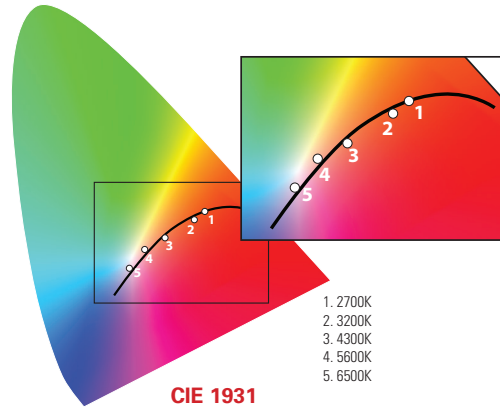

CRI Measurement	R1	R2	R3	R4	R5	R6	R7	R8	R9	R10	R11	R12	R13	R14	CRI	CRI Extended	TLCI Results	
Maverick @ 2700K	97	99	96	96	98	98	99	98	97	100	94	92	97	96	98	97	2700K	99
Maverick @ 3200K	98	99	94	97	100	97	98	97	95	96	96	84	99	96	98	96	3200K	99
Maverick @ 4300K	98	99	97	97	97	95	98	97	93	98	97	77	98	98	97	96	4300K	98
Maverick @ 5600K	94	95	93	93	93	90	98	95	85	86	92	68	95	96	94	91	5600K	97
Maverick @ 6500K	95	98	97	93	93	94	97	95	90	93	93	72	96	99	95	93	6500K	97

CRI is R1-R8, Extended is R1-R14

Specifications are subject to change without notice. Cineo Lighting, TruColor, TruColor HS, TruColor LS and Maverick are registered trademarks of Cineo Lighting, Inc.
©2014 Cineo Lighting, Inc. v03.24.14

CINEO
LIGHTING™

Silicon Valley | Los Angeles | London
info@cineolighting.com
+1 310.425.3425

www.cineolighting.com